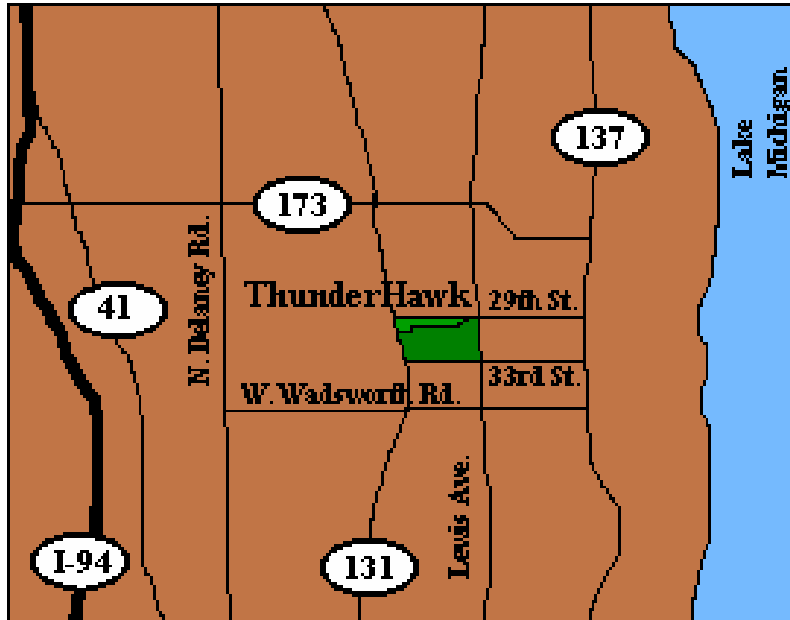

# DIRECTIONS TO THUNDERHAWK GOLF CLUB

On Lewis Avenue in Beach Park, Between 29<sup>th</sup> and 33<sup>rd</sup> St.

## From I-94 Heading North:

Follow I-94 North to IL 173. Turn right on IL 173. Travel approximately 5.5 miles east on IL 173 to Lewis Avenue. Turn right on Lewis Avenue. Travel south on Lewis 1.5 miles. Thunderhawk Golf Club will be on your right.

## From US 41 Heading North:

Follow US 41 north to Delany. Turn right on Delany to Wadsworth Road. Turn right on Wadsworth to Lewis Avenue (3 miles). Turn left (north) on Lewis for ½ mile. Thunderhawk entrance will be on your left.

## From Wisconsin:

Follow I-94 south. Exit to US 41 south Toward Waukegan. Follow US 41 south to first light at IL 173. Turn left on IL 173 (5 miles) to Lewis Avenue. Turn right on Lewis Avenue. Travel south on Lewis 1.4 miles. Thunderhawk Golf Club will be on your right.